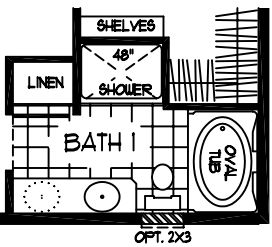

SISTERS
 PLAN S2440-1D
 FIRST FLOOR = 1026 SQ. FT.
 SECOND FLOOR = 814 SQ. FT.
 TOTAL = 1840 SQ. FT.
 042507

OPTIONAL KITCHEN

FIRST FLOOR

OPTIONAL BATH 1
 (WITH 48" SHOWER)

OPTIONAL BATH 1
 (WITH 48" SHOWER, LINEN, AND EXTENDED LAVATORY)

SISTERS

PLAN S2440-1D

FIRST FLOOR = 1026 SQ. FT.

SECOND FLOOR = 814 SQ. FT.

TOTAL = 1840 SQ. FT.

042507