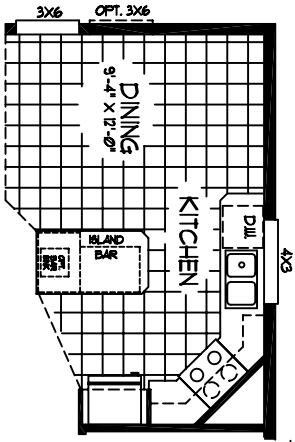

SISTERS
 PLAN S2440-1D
 FIRST FLOOR = 1026 SQ. FT.
 SECOND FLOOR = 814 SQ. FT.
 TOTAL = 1840 SQ. FT.
 042507

OPTIONAL KITCHEN

FIRST FLOOR

OPTIONAL BATH 1
 (WITH 48" SHOWER)

OPTIONAL BATH 1
 (WITH 48" SHOWER, LINEN, AND EXTENDED LAVATORY)

SISTERS

PLAN S2440-1D

FIRST FLOOR = 1026 SQ. FT.

SECOND FLOOR = 814 SQ. FT.

TOTAL = 1840 SQ. FT.

042507