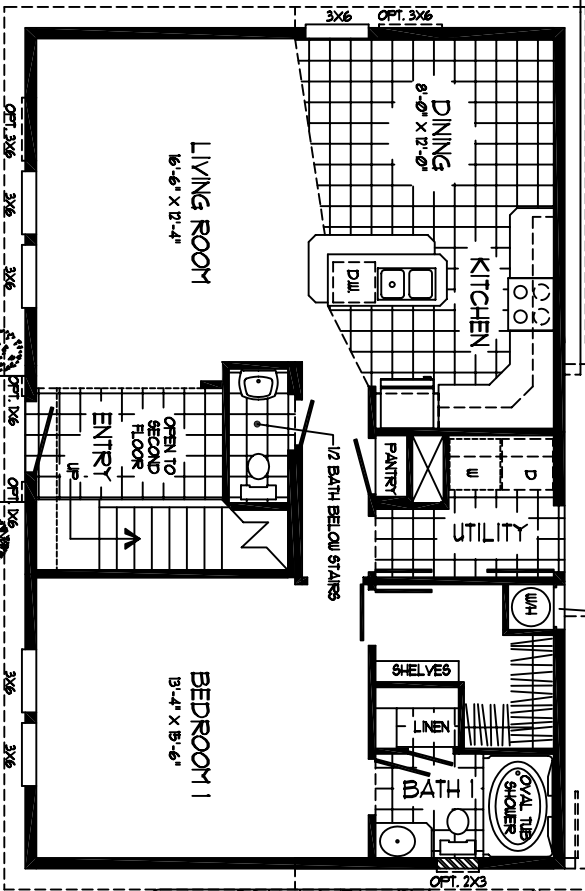

SISTERS
 PLAN S2440-1D
 FIRST FLOOR = 1026 SQ. FT.
 SECOND FLOOR = 814 SQ. FT.
 TOTAL = 1840 SQ. FT.
 042507

OPTIONAL KITCHEN

FIRST FLOOR

OPTIONAL BATH 1
 (WITH 48" SHOWER)

OPTIONAL BATH 1
 (WITH 48" SHOWER, LINEN, AND EXTENDED LAVATORY)

SISTERS

PLAN S2440-1D

FIRST FLOOR = 1026 SQ. FT.

SECOND FLOOR = 814 SQ. FT.

TOTAL = 1840 SQ. FT.

042507