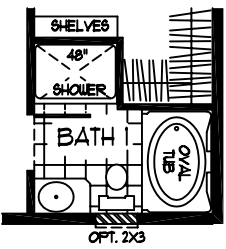

SISTERS
 PLAN S2440-1D
 FIRST FLOOR = 1026 SQ. FT.
 SECOND FLOOR = 814 SQ. FT.
 TOTAL = 1840 SQ. FT.
 042507

OPTIONAL KITCHEN

FIRST FLOOR

OPTIONAL BATH 1
 (WITH 48" SHOWER)

OPTIONAL BATH 1
 (WITH 48" SHOWER, LINEN, AND EXTENDED LAVATORY)

SISTERS

PLAN S2440-1D

FIRST FLOOR = 1026 SQ. FT.

SECOND FLOOR = 814 SQ. FT.

TOTAL = 1840 SQ. FT.

042507